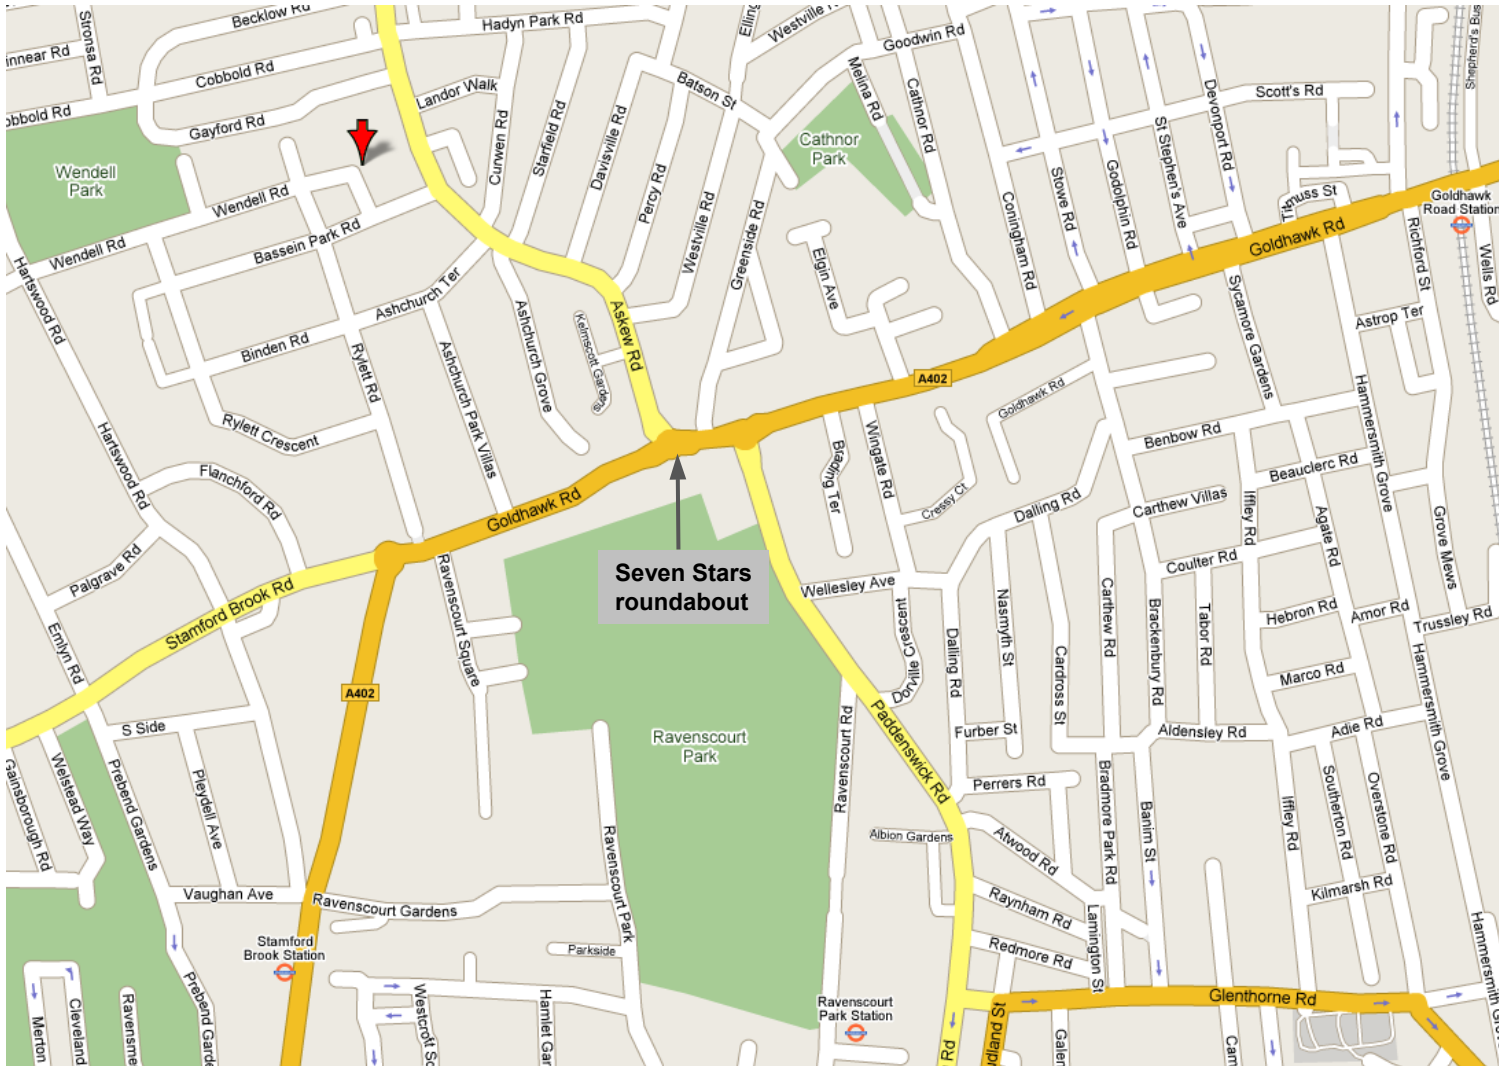

Getting to *new experience*

Address

2nd floor, 6 Wendell Road
London W12 9RT
44 (0)20 8740 9951

By tube

We're 15 minutes walk from Stamford Brook station on the **District line** and 25 minutes walk from Goldhawk Road on the **Hammersmith & City line**. You can also catch the **94** or **237** bus outside Goldhawk Road station to the Seven Stars roundabout

If you want to take the **Central line** to Shepherd's Bush then cross over the Green towards the Vue Cinema and take a **94** or **237** bus to Seven Stars roundabout

By car

There's always *pay and display* parking available in Wendell Road